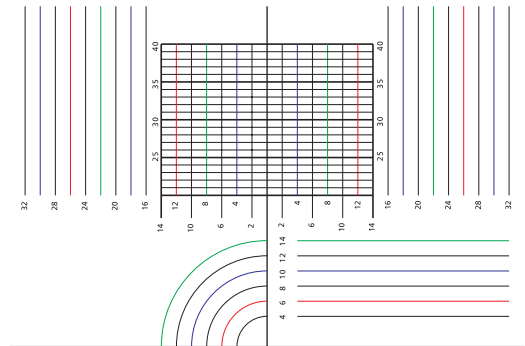

11 - 12 mm

LS = LifeStyle 4
LSI = LifeStyle 4i

O = Outdoor
U = Urban
I = Indoor

22F = Front Add. 2.25
22B = Back Add. 2.25
22W = Worn Add. 2.25

Corridor N
11 mm = 7
12 mm = 8

	11mm	12mm
Plastic 1.50	11	21
PMX 1.53	1X	2X
EYAS 2.0 1.60	13	23
EYNOA 1.67	15	25
EYVIA 1.74	17	27