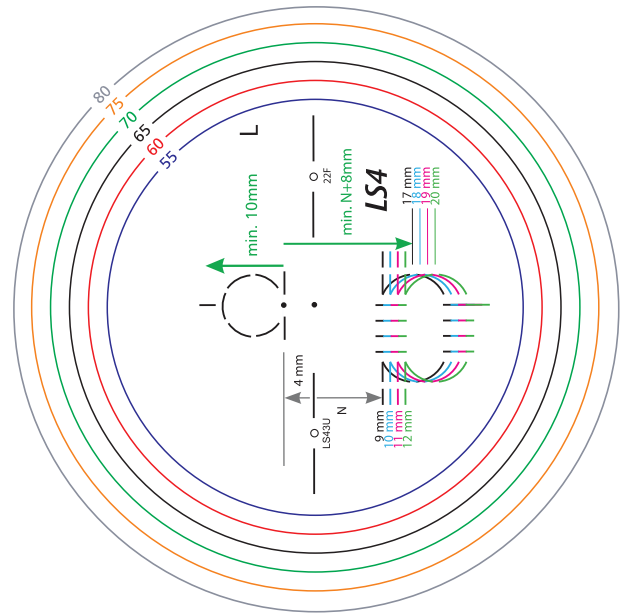

11 - 12 mm

LS = LifeStyle 4
LSI = LifeStyle 4i

O = Outdoor
U = Urban
I = Indoor

22F = Front Add. 2.25
22B = Back Add. 2.25
22W = Worn Add. 2.25

Corridor N
11 mm = 7
12 mm = 8

	11mm	12mm
Plastic 1.50	11	21
PMX 1.53	1X	2X
EYAS 2.0 1.60	13	23
EYNOA 1.67	15	25
EYVIA 1.74	17	27

13 - 14 - 15 - 16 mm

LS = LifeStyle 4
LSI = LifeStyle 4i

O = Outdoor
U = Urban
I = Indoor

22F = Front Add. 2.25
22B = Back Add. 2.25
22W = Worn Add. 2.25

Corridor N
13 mm = 9
14 mm = 10
15 mm = 11
16 mm = 12

	13	14	15	16mm
Plastic 1.50	31	41	51	61
PMX 1.53	3K	4X	5K	6K
EYAS 2.0 1.60	33	43	53	63
EYNOA 1.67	35	45	55	65
EYVIA 1.74	37	47	57	67