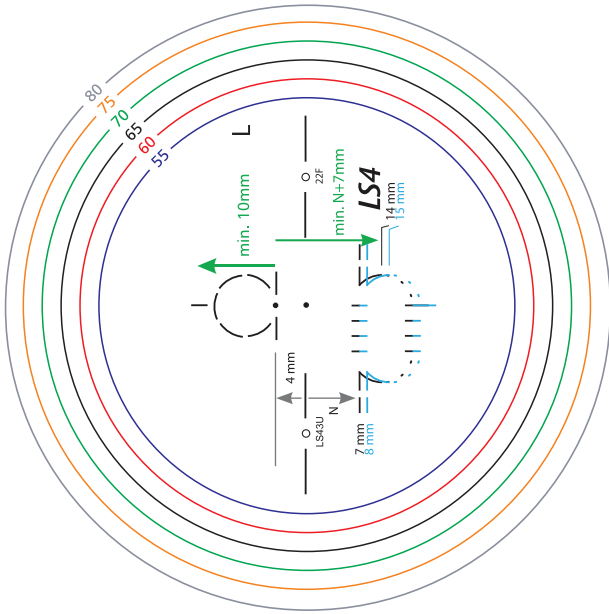

11 - 12 mm

LS = LifeStyle 4
LSI = LifeStyle 4i

O = Outdoor
U = Urban
I = Indoor

22F = Front Add. 2.25
22B = Back Add. 2.25
22W = Worn Add. 2.25

Corridor N
11 mm = 7
12 mm = 8

	11mm	12mm
Plastic 1.50	11	21
PMX 1.53	1X	2X
EYAS 2.0 1.60	13	23
EYNOA 1.67	15	25
EYVIA 1.74	17	27

13 - 14 - 15 - 16 mm

LS = LifeStyle 4
LSI = LifeStyle 4i

O = Outdoor
U = Urban
I = Indoor

22F = Front Add. 2.25
22B = Back Add. 2.25
22W = Worn Add. 2.25

Corridor N
13 mm = 9
14 mm = 10
15 mm = 11
16 mm = 12

	13	14	15	16mm
Plastic 1.50	31	41	51	61
PMX 1.53	3K	4X	5K	6K
EYAS 2.0 1.60	33	43	53	63
EYNOA 1.67	35	45	55	65
EYVIA 1.74	37	47	57	67