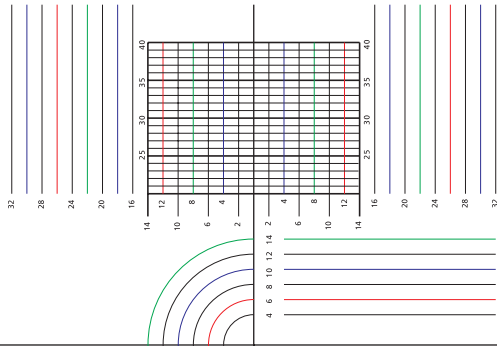

11 - 12 mm

LS = LifeStyle 4
LSI = LifeStyle 4i

O = Outdoor
U = Urban
I = Indoor

22F = Front Add. 2.25
22B = Back Add. 2.25
22W = Worn Add. 2.25

Corridor N
11 mm = 7
12 mm = 8

	11mm	12mm
Plastic 1.50	11	21
PMX 1.53	1X	2X
EYAS 2.0 1.60	13	23
EYNOA 1.67	15	25
EYVIA 1.74	17	27